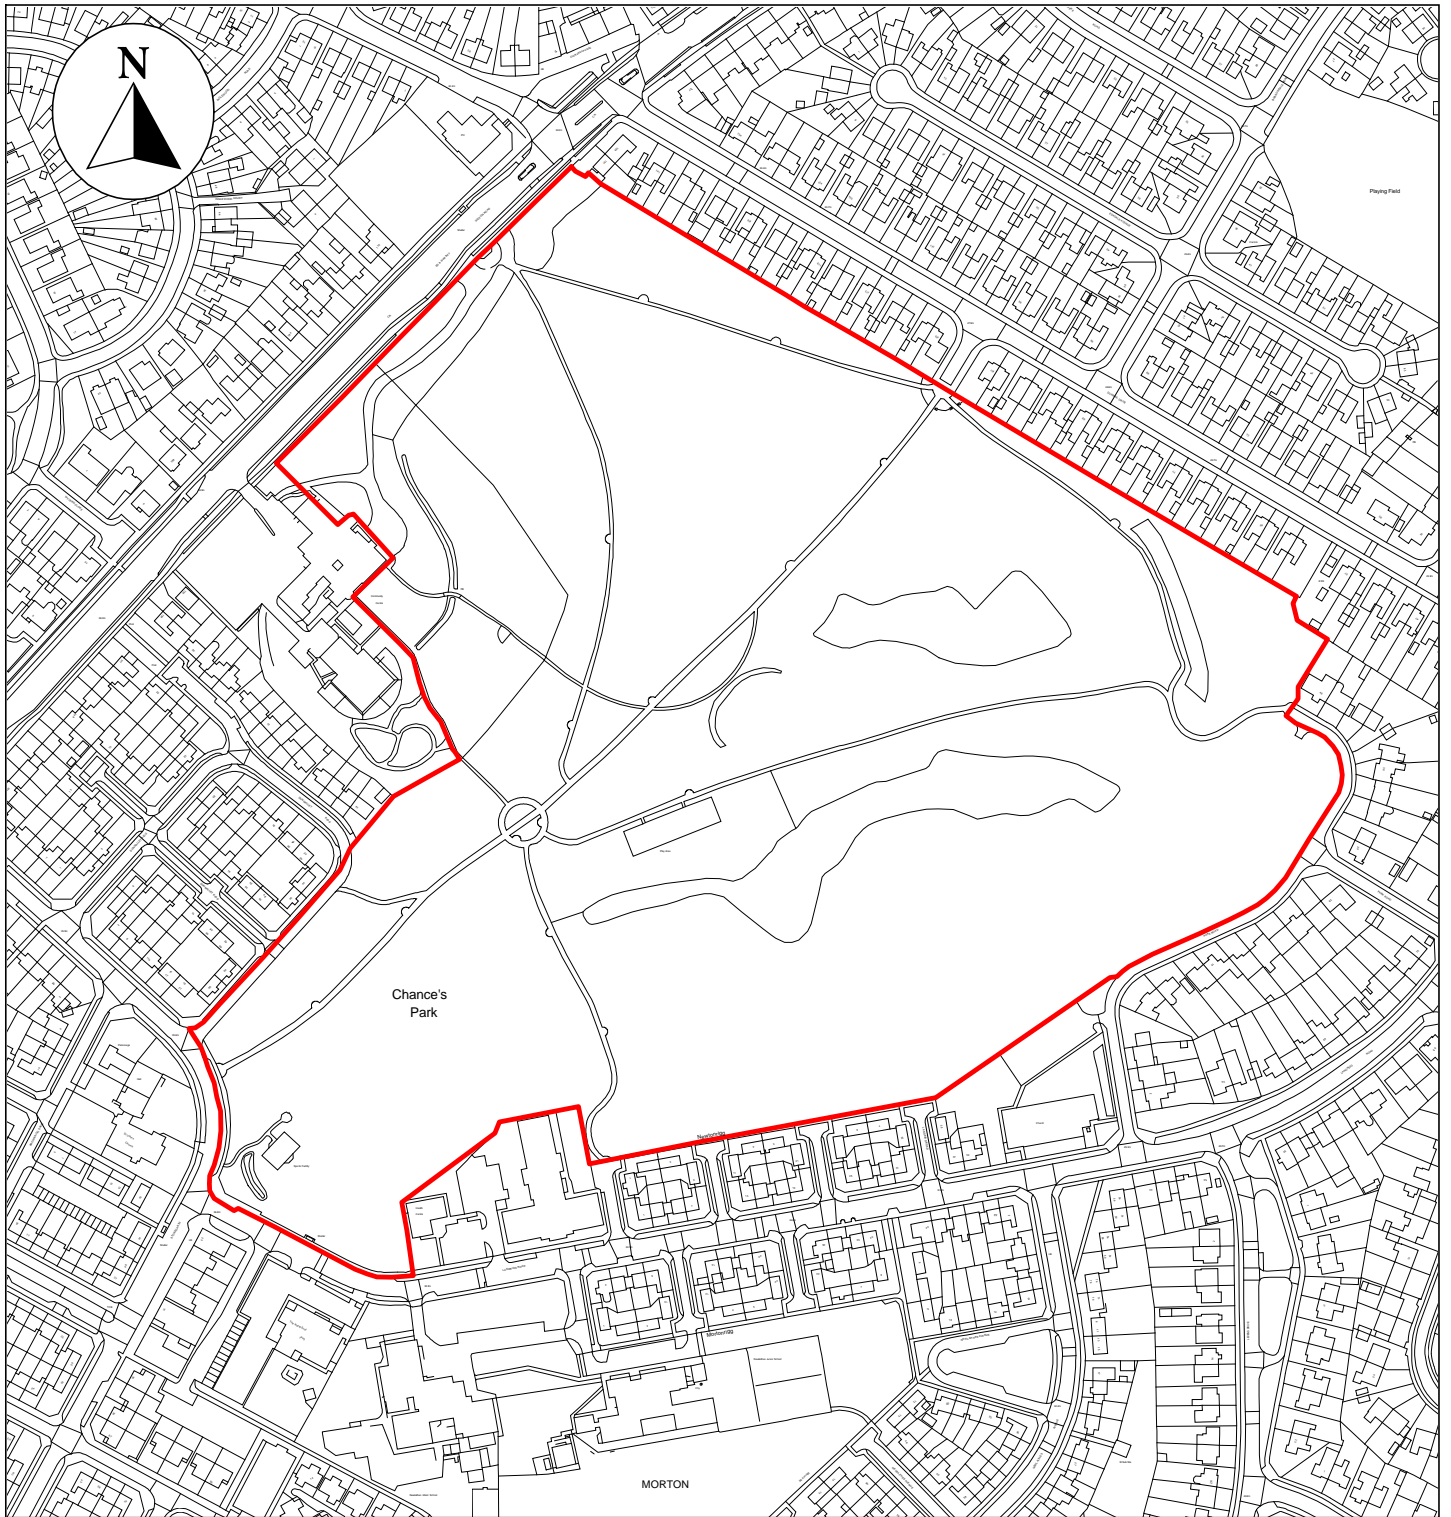

Public Space Protection Order Cumberland Council 2024

ANTI-SOCIAL BEHAVIOUR CRIME AND
POLICING ACT 2014

Chances Park, Wigton Road, Carlisle, CA2 6JP

Neighbourhoods
Education and Enforcement
Allerdale House
Workington
CA14 3YJ

Scale: 1 : 3,500
Date: February 2024

©crown copyright database rights 2024
ordnance survey AC0000861732